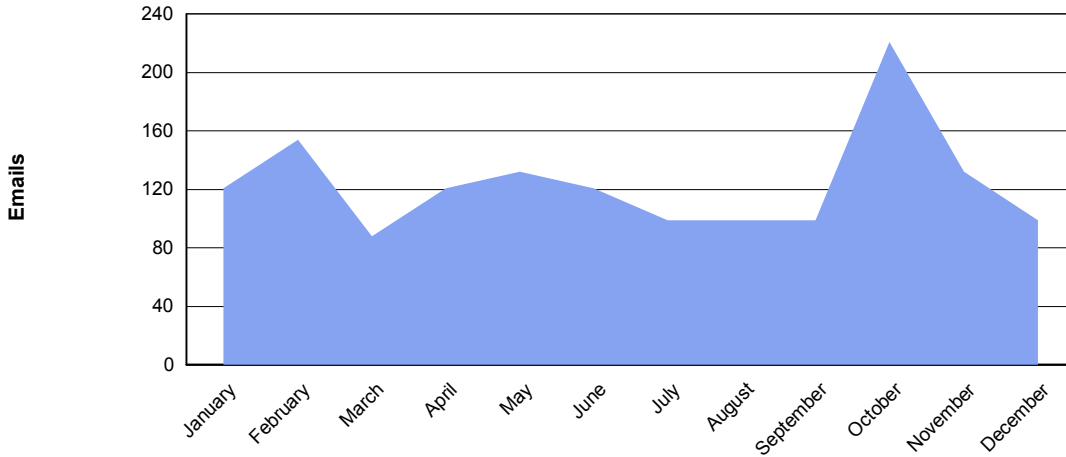

Report Title: Processed emails per month - Composite
Description: The "Processed emails per month" report shows the composite amount of processed emails per month for the selected period.
Generated on: 1/10/2007
For period: 1/10/2005 - 1/10/2007

Processed Emails

Month	Processed Emails
January	121
February	154
March	88
April	121
May	132
June	121
July	99
August	99
September	99
October	221
November	132
December	99
1,486	