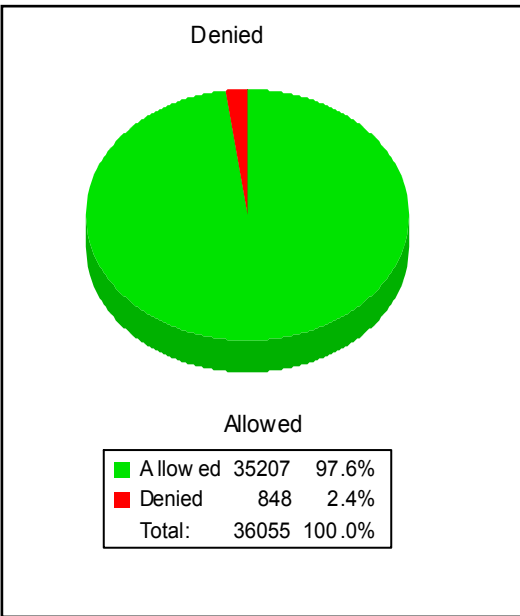

Allowed vs. Denied device access