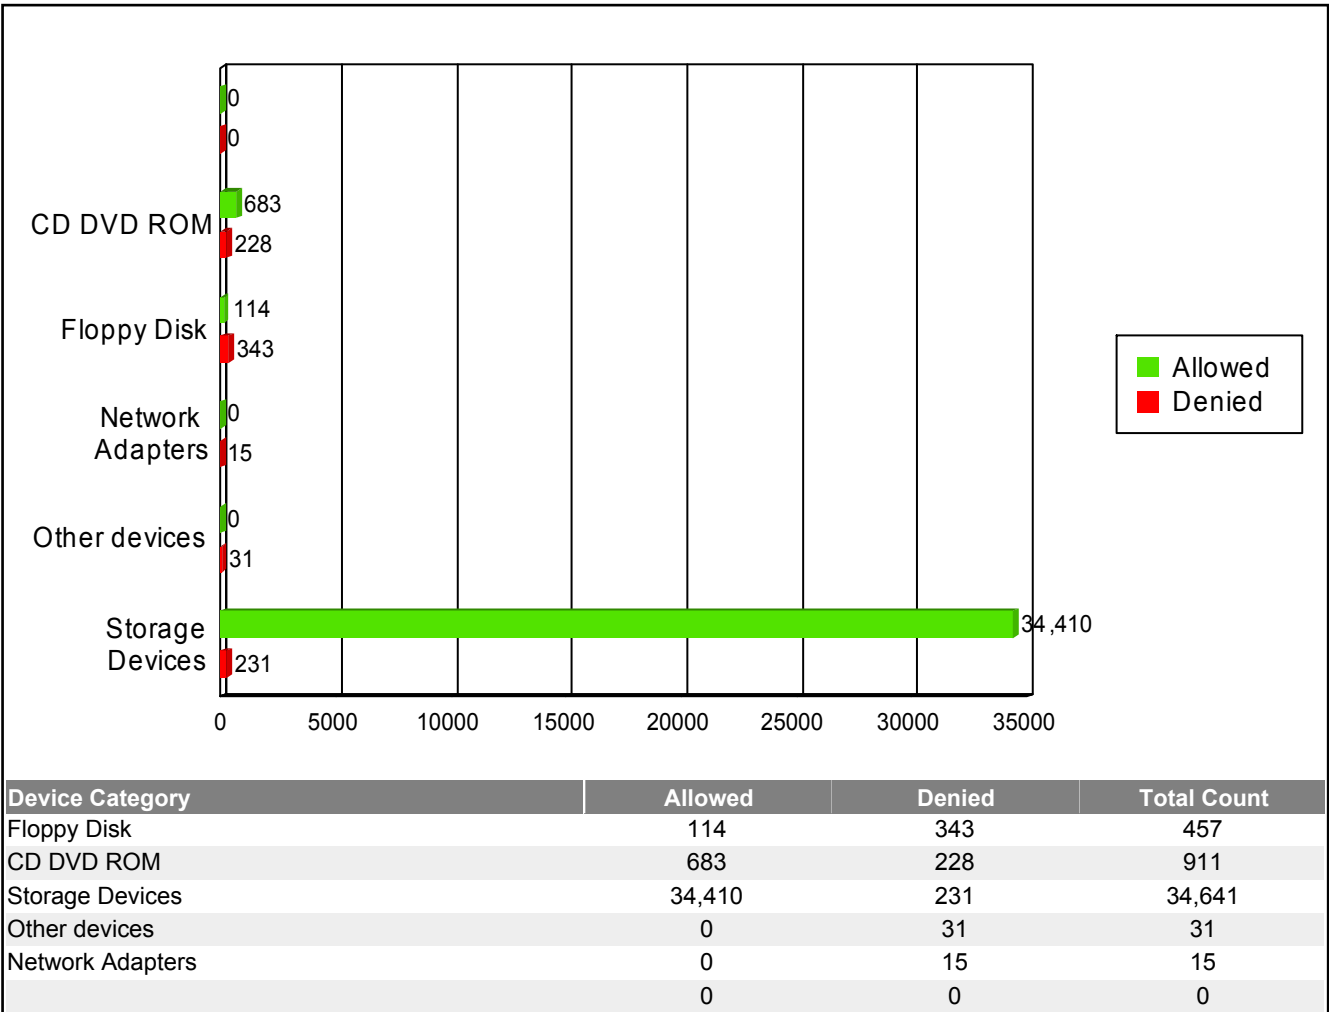

Reviewed by: _____

Reviewed date: _____

Signature: _____

Allowed vs. Denied device access

File System vs. Non File System Devices

Allowed & Denied access requests per device category

Device Category	Allowed	Denied	Total Count
Floppy Disk	114	343	457
CD DVD ROM	683	228	911
Storage Devices	34,410	231	34,641
Other devices	0	31	31
Network Adapters	0	15	15
	0	0	0