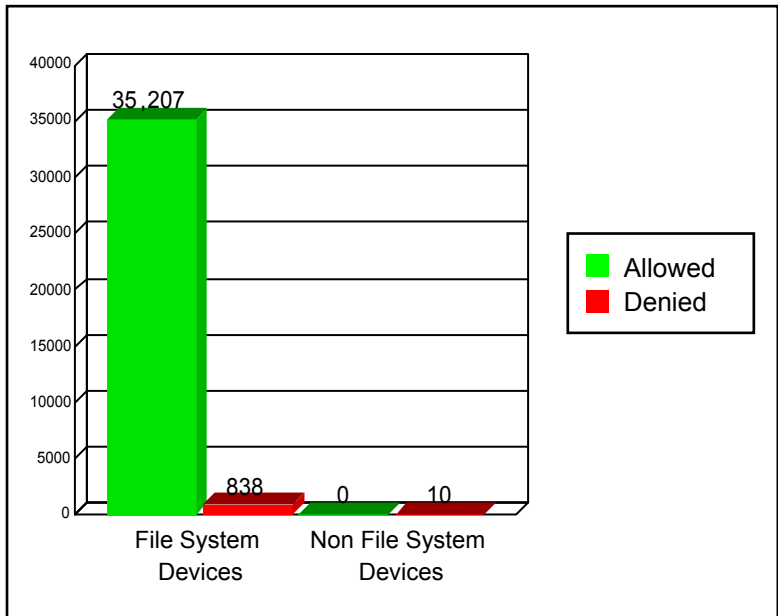

Reviewed by: _____

Reviewed date: _____

Signature: _____

Allowed vs. Denied device access

File System vs. Non File System Devices

Allowed & Denied access requests per device category

Device Category	Allowed	Denied	Total Count
Floppy Disk	114	343	457
CD DVD ROM	683	228	911
Storage Devices	34,410	231	34,641
Other devices	0	31	31
Network Adapters	0	15	15
	0	0	0

Top 10 Users having allowed access

Username	Device Category	Count
\\RESEARCH-V3\Administrator	Storage Devices	26,775
\\RESEARCH-V3\tusr1	Storage Devices	5,034
\\RESEARCH-V4\Administrator	Storage Devices	2,601
\\RESEARCH-V4\Administrator	CD DVD ROM	318
\\KEITHTEST-1\Keith	CD DVD ROM	160
\\RESEARCH-V3\Administrator	CD DVD ROM	135
Unknown user	CD DVD ROM	43
Unknown user	Floppy Disk	40
\\RESEARCH-V3\Administrator	Floppy Disk	33
\\RESEARCH-V4\Administrator	Floppy Disk	27