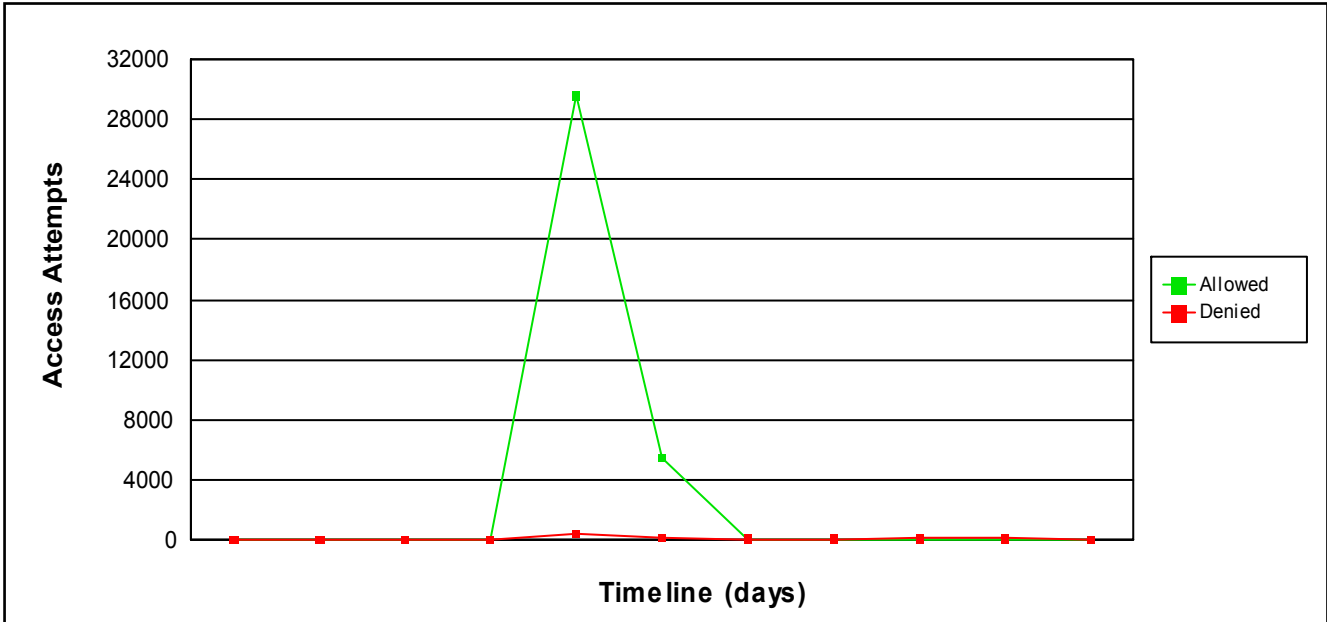

Access Trends for Filesystem Devices